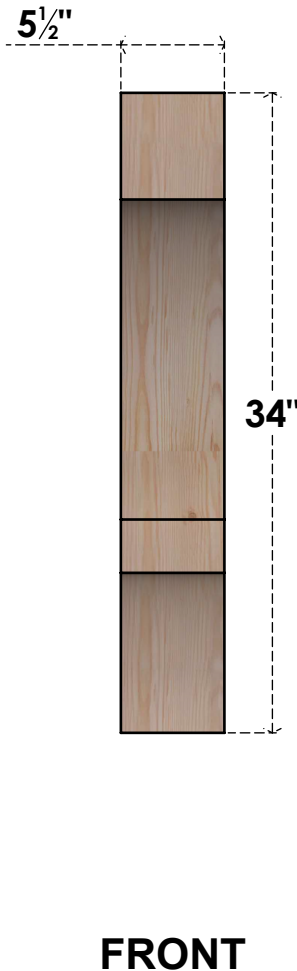

BRC06X22X34BOA00SDF

5 1/2"W X 22"D X 34"H BALBOA SMOOTH BRACE, DOUGLAS FIR

EKENA MILLWORK
 2300 WEST MAIN ST.
 CLARKSVILLE, TX 75426
 TOLL FREE: 866-607-0453
 WWW.EKENAMILLWORK.COM

NOTES

1. INSTALLATION TO BE COMPLETED IN ACCORDANCE WITH MANUFACTURER'S SPECIFICATIONS.
2. DRAWING MAY NOT BE TO SCALE
3. THIS DRAWING IS INTENDED FOR DESIGN AND PLANNING PURPOSES ONLY.
4. ALL INFORMATION CONTAINED HEREIN WAS CURRENT AT THE TIME OF DEVELOPMENT BUT MUST BE REVIEWED AND APPROVED BY THE PRODUCT MANUFACTURER TO BE CONSIDERED ACCURATE.
5. PRODUCTS ARE NOT KILN DRIED. THIS ITEM IS UNIQUE AND WILL CONTAIN THE NATURAL VARIATIONS THAT THE WOOD SPECIES OFFERS. THIS MAY RESULT IN VARIATIONS UP TO 1/4"