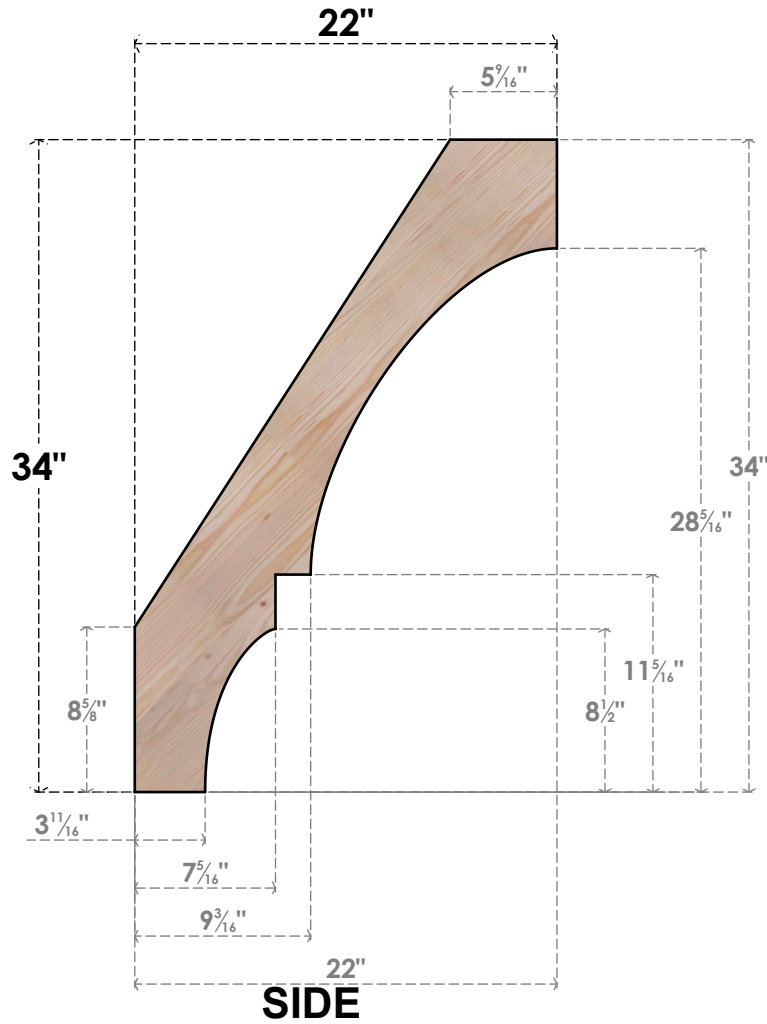

BRC06X22X34BOA00SDF

5 1/2"W X 22"D X 34"H BALBOA SMOOTH BRACE, DOUGLAS FIR

EKENA MILLWORK
 2300 WEST MAIN ST.
 CLARKSVILLE, TX 75426
 TOLL FREE: 866-607-0453
 WWW.EKENAMILLWORK.COM

NOTES

1. INSTALLATION TO BE COMPLETED IN ACCORDANCE WITH MANUFACTURER'S SPECIFICATIONS.
2. DRAWING MAY NOT BE TO SCALE
3. THIS DRAWING IS INTENDED FOR DESIGN AND PLANNING PURPOSES ONLY.
4. ALL INFORMATION CONTAINED HEREIN WAS CURRENT AT THE TIME OF DEVELOPMENT BUT MUST BE REVIEWED AND APPROVED BY THE PRODUCT MANUFACTURER TO BE CONSIDERED ACCURATE.
5. PRODUCTS ARE NOT KILN DRIED. THIS ITEM IS UNIQUE AND WILL CONTAIN THE NATURAL VARIATIONS THAT THE WOOD SPECIES OFFERS. THIS MAY RESULT IN VARIATIONS UP TO 1/4"